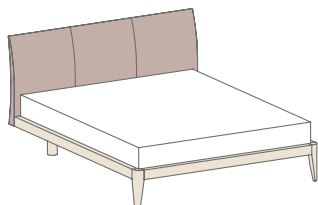

# SIRIOPAD

DESIGN SILVANO BARSACCHI

TESTIERA RASTREMATA CURVA RIVESTITA IN PELLE  
O ECOPELLE, GIROLETTI IN LEGNO.  
CURVED TAPERED HEADBOARD COVERED WITH LEATHER  
OR LEATHERETTE, WOOD BED FRAMES.

## GIROLETTO / BED FRAME **A**

per rete / for bed base 160 x 190

↔ cm 172 ↗ cm 208 ↓ cm 95

per rete / for bed base 160 x 200

↔ cm 172 ↗ cm 218 ↓ cm 95

## GIROLETTO BED FRAME **B**