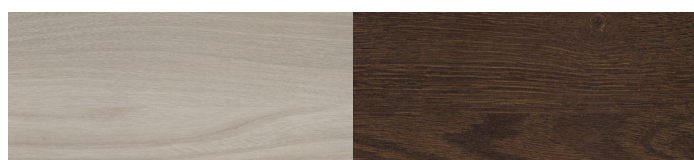

NOBILITATI PORO A REGISTRO REGISTER PORE COATINGS

OLMO CHIARO
LIGHT ELM

ROVERE FIAMMATO
FLAMED OAK